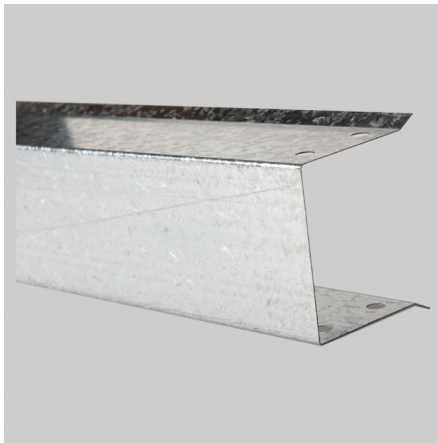

**CABLEWAY WD 32 Series Galvanised Cable Duct Body - Clip On**

**Dimensions**

2400 x 75 x 50 mm

**Colour**

Galvanised Steel

**Weight**

-

**Pack Size**

Each

**Technical Data**

**Material**

Galvanised Steel

**Description**

WD 32 Series Duct Body - Clip On  
 - H50mm x W75mm x L2.4M  
 (Works With Clip-On LID WD3L)

PART NO	COLOUR	DESCRIPTION
WD32D		WD 32 Series Duct Body - Clip On - H50mm x W75mm x L2.4M (Works With Clip-On LID WD3L) Available in the following Colours: Galvanised Steel