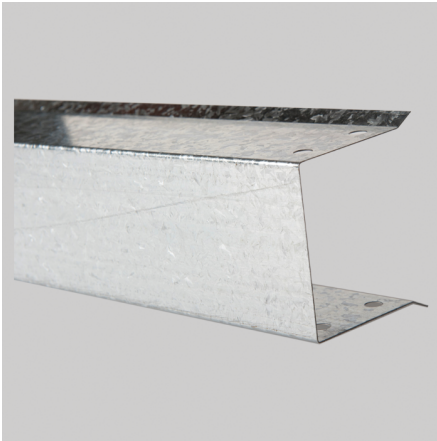

**CABLEWAY WD 63 Series Galvanised Cable Duct Body - Clip On**

**Dimensions**

2400 &times; 150 &times; 75 mm

**Colour**

Galvanised Steel

**Weight**

-

**Pack Size**

Kit

**Technical Data**

**Material**

Galvanised Steel

**Description**

WD63 Series Duct Body - Clip On  
 - H75mm x W150mm 2.4m  
 (Works With Clip-On LID WD6L)

PART NO	COLOUR	DESCRIPTION
WD63D		WD63 Series Duct Body - Clip On - H75mm x W150mm 2.4m (Works With Clip-On LID WD6L) Available in the following Colours: Galvanised Steel