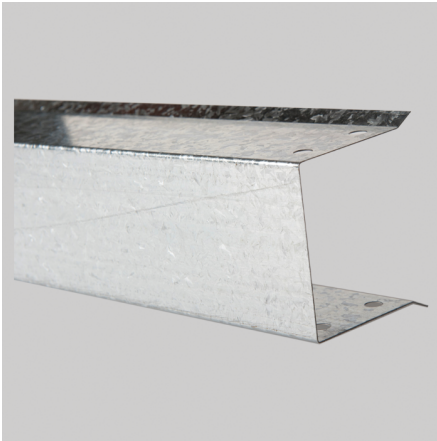

CABLEWAY WD 63 Series Galvanised Cable Duct Body - Clip On

Dimensions

2400 × 150 × 75 mm

Colour

Galvanised Steel

Weight

-

Pack Size

Kit

Technical Data

Material

Galvanised Steel

Description

WD63 Series Duct Body - Clip On
 - H75mm x W150mm 2.4m
 (Works With Clip-On LID WD6L)

PART NO	COLOUR	DESCRIPTION
WD63D		WD63 Series Duct Body - Clip On - H75mm x W150mm 2.4m (Works With Clip-On LID WD6L) Available in the following Colours: Galvanised Steel