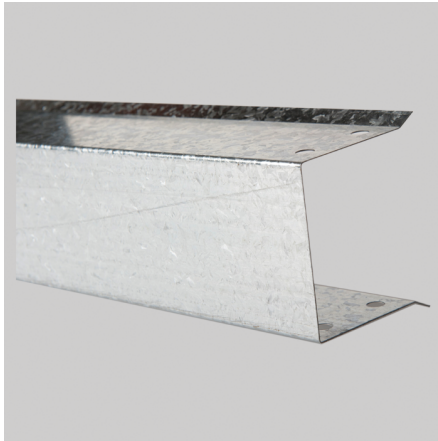

CABLEWAY WD 64 Series Galvanised Cable Duct Body - Clip On

Dimensions

2400 × 150 × 75 mm

Colour

Galvanised Steel

Weight

-

Pack Size

Each

Technical Data

Material

Galvanised Steel

Description

WD64 Series Duct Body - Clip On
 - H100mm x W150mm x L2.4M
 (Works With Clip-On LID WD6L)

PART NO	COLOUR	DESCRIPTION
WD64D		WD64 Series Duct Body - Clip On - H100mm x W150mm x L2.4M (Works With Clip-On LID WD6L) Available in the following Colours: Galvanised Steel