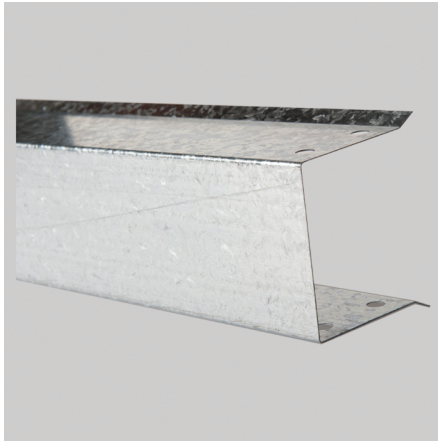

**CABLEWAY WD 64 Series Galvanised Cable Duct Body - Clip On**

**Dimensions**

2400 &times; 150 &times; 75 mm

**Colour**

Galvanised Steel

**Weight**

-

**Pack Size**

Each

**Technical Data**

**Material**

Galvanised Steel

**Description**

WD64 Series Duct Body - Clip On  
 - H100mm x W150mm x L2.4M  
 (Works With Clip-On LID WD6L)

PART NO	COLOUR	DESCRIPTION
WD64D		WD64 Series Duct Body - Clip On - H100mm x W150mm x L2.4M (Works With Clip-On LID WD6L) Available in the following Colours: Galvanised Steel